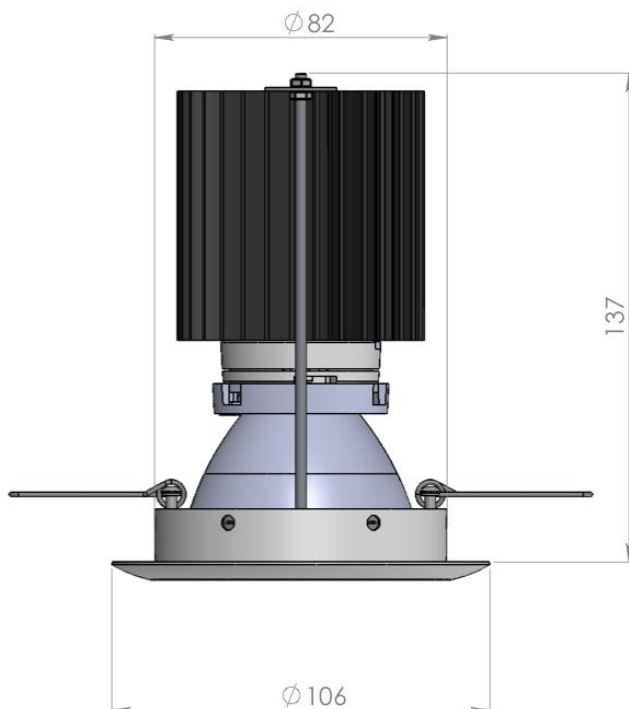

Product Specification

Manufacturer	: Proliad LED Lighting B.V.
Product code	: 900 000103
Description	: Downlighter fix 103
LED engine	: Xicato XSM, XTM, or XIM J
Optional colors	: 2700K, 3000K or 4000K
Color Rendering	: 80+ or 95+
Optics angle	: 20, 40 or 60 degrees
Lumen output	: up to 2000 lumen CRI 80+
	: up to 1300 lumen CRI 95+
Power	: 19.5 Watt, 700mA, 2000Lm CRI 80+
	: 15.6 Watt, 700mA, 1300Lm CRI 95+
Average lifetime	: 50 000 hours
Materials	: Alloy
Finishing	: Anodize
Waterproof Fixture	: IP50
Waterproof LED	: IP66
Power supply	: Excluding
Driver	: Excluding
Dimmable	: Optional
Size	: Ø 106 x 130 mm
Installation size	: Ø 83 x 155 mm
Guarantee hardware	: 5 years

Recommended power supply : 35W 700mA max

XICATO

06-05-2013

Proliad LED Lighting B.V.

Archimedesbaan 22 • 3439 ME Nieuwegein • the Netherlands
T +31 (0)85 - 87 69 548 • info@proliad.com • www.proliad.com
KvK 30247531 • BTW NL8199.84.668.B01