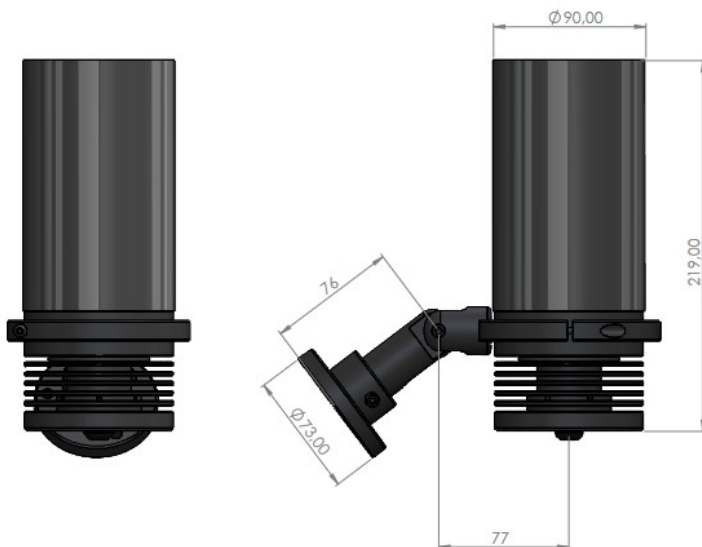

SUPER ZOOM

Artikel nummer 900 000730

Product specification

LED engine	Xicato, bridgelux
Optional colors	Mono color
Zoom	5 degrees
Lumen output	3000 lm max
Materials	Alloy
Finishing	Anodize, Powdercoating
Power supply	external
Driver	external
	IP65
	IK08
Size	Ø 88 x 220 mm