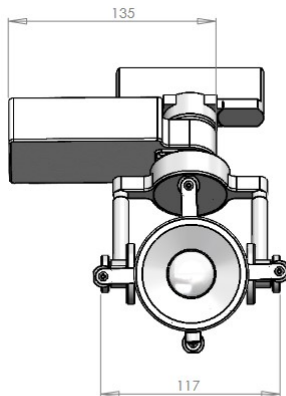

GOUACHE XID AC FRAMING

Artikel nummer 900 000559

Product specification

LED engine	Xicato XTM, XIM or XID 2700K, 3000K, 3500K or 4000K CRI83+ or CRI95+ 1300 lumen 0-10V, Dali ore Bluetooth
Zoom angel	17 to 20 degrees
Illuminance	(17) 160lux @ 2m, 85lux @ 3m (20) 85lux @ 2m, 50lux @ 3m
Gobo size	40mm outside, 24mm image 0,5mm thickness max