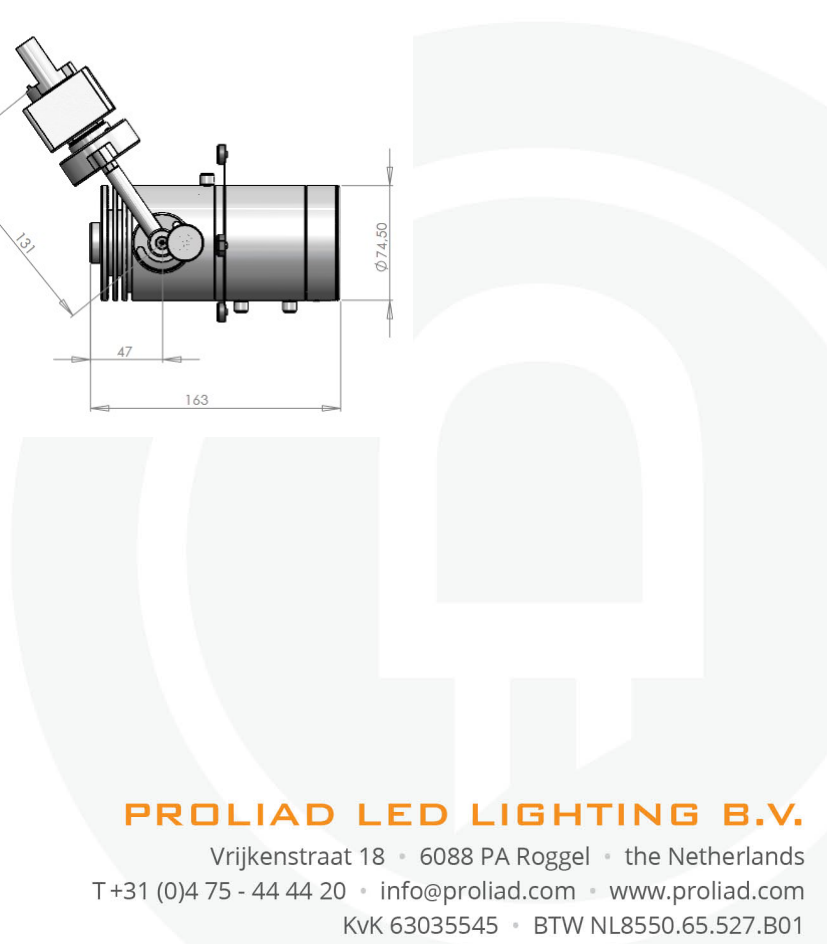

GOUACHE XID AC FRAMING

Artikel nummer 900 000559

Product specification

LED engine	Xicato XTM, XIM or XID 2700K, 3000K, 3500K or 4000K CRI83+ or CRI95+ 1300 lumen 0-10V, Dali ore Bluetooth
Zoom angel	17 to 20 degrees
Illuminance	(17) 160lux @ 2m, 85lux @ 3m (20) 85lux @ 2m, 50lux @ 3m
Gobo size	40mm outside, 24mm image 0,5mm thickness max