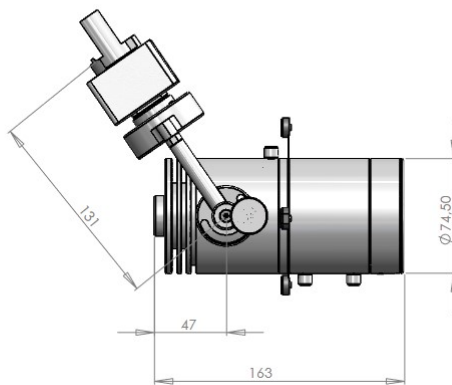

GOUACHE XID AC FRAMING

Artikel nummer 900 000559

Product specification

LED engine	Xicato XTM, XIM or XID 2700K, 3000K, 3500K or 4000K CRI83+ or CRI95+ 1300 lumen 0-10V, Dali ore Bluetooth
Zoom angel	17 to 20 degrees
Illuminance	(17) 160lux @ 2m, 85lux @ 3m (20) 85lux @ 2m, 50lux @ 3m
Gobo size	40mm outside, 24mm image 0,5mm thickness max