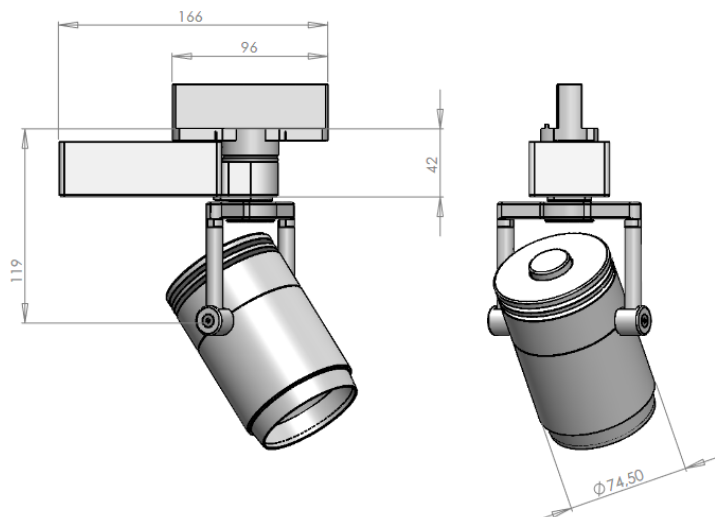

## GOUACHE OPTIC AC

Artikel nummer 900 000438

### Product specification

LED engine	Xicato XIM Module
Optional colors	2700K, 3000K, 3500K or 4000K
Optics angle 9mm LED	12, 16, 30, 39, 45 or 60 degrees
Optics angle 19mm LED	30, 33, 43, 54 or 61 degrees
Power CRI83+ 9mm LED	18,8 Watt, 1300Lm
Power CRI83+ 19mm LED	19,1 Watt, 2000Lm,
Power CRI95+ 9mm LED	18,8 Watt, 1000Lm,
Power CRI95+ 19mm LED	17,2 Watt, 1300Lm,
Materials	Alloy
Finishing	Anodize, Powder coating
Waterproof Fixture	IP50
Power supply	Including
Driver	Including
Dimmable	Yes on board 0-10V, Dali or Bluetooth
Size	Ø 59 x 181 mm
Options	Honeycomb ore filters on request