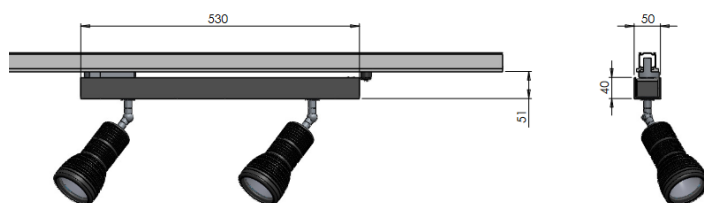

TRACK LINE X2

Artikel nummer 900 000330

Product specification

LED engine	Xicato XTM (2x)
Optional colors	2700K, 3000K, 3500K or 4000K
Color Rendering	80+ or 95+
Optics angle	20, 40 or 60 degrees
Lumen output max.	2000 lumen (2x)
Average lifetime	50 000 hours
Materials	Alloy
Finishing	Anodize
Waterproof LED	IP66
Power supply	Including, 50 Watt
Driver	Including
Dimmable	DMX-RDM DALI
Size	530 x 200 mm