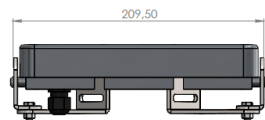

LUXLAB X6

Artikel nummer 900 000114

Product specification

LED quantity	6x Cree XR-E
Optional colors	Cool-white, Neutral-white, Warm-white, Green
Optics angle	6, 25 or 40 degrees
Lumen output	480-1200 lumen
Materials	Alloy, Stainless steel
Finishing	Anodize
Lamp head	Can not be turned
Waterproof	IP66
Power supply	excluding
Driver	excluding
Dimmable	optional
Size	200 x 70x 40 mm