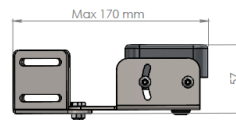

LUXLAB X6

Artikel nummer 900 000114

Product specification

LED quantity	6x Cree XR-E
Optional colors	Cool-white, Neutral-white, Warm-white, Green
Optics angle	6, 25 or 40 degrees
Lumen output	480-1200 lumen
Materials	Alloy, Stainless steel
Finishing	Anodize
Lamp head	Can not be turned
Waterproof	IP66
Power supply	excluding
Driver	excluding
Dimmable	optional
Size	200 x 70x 40 mm